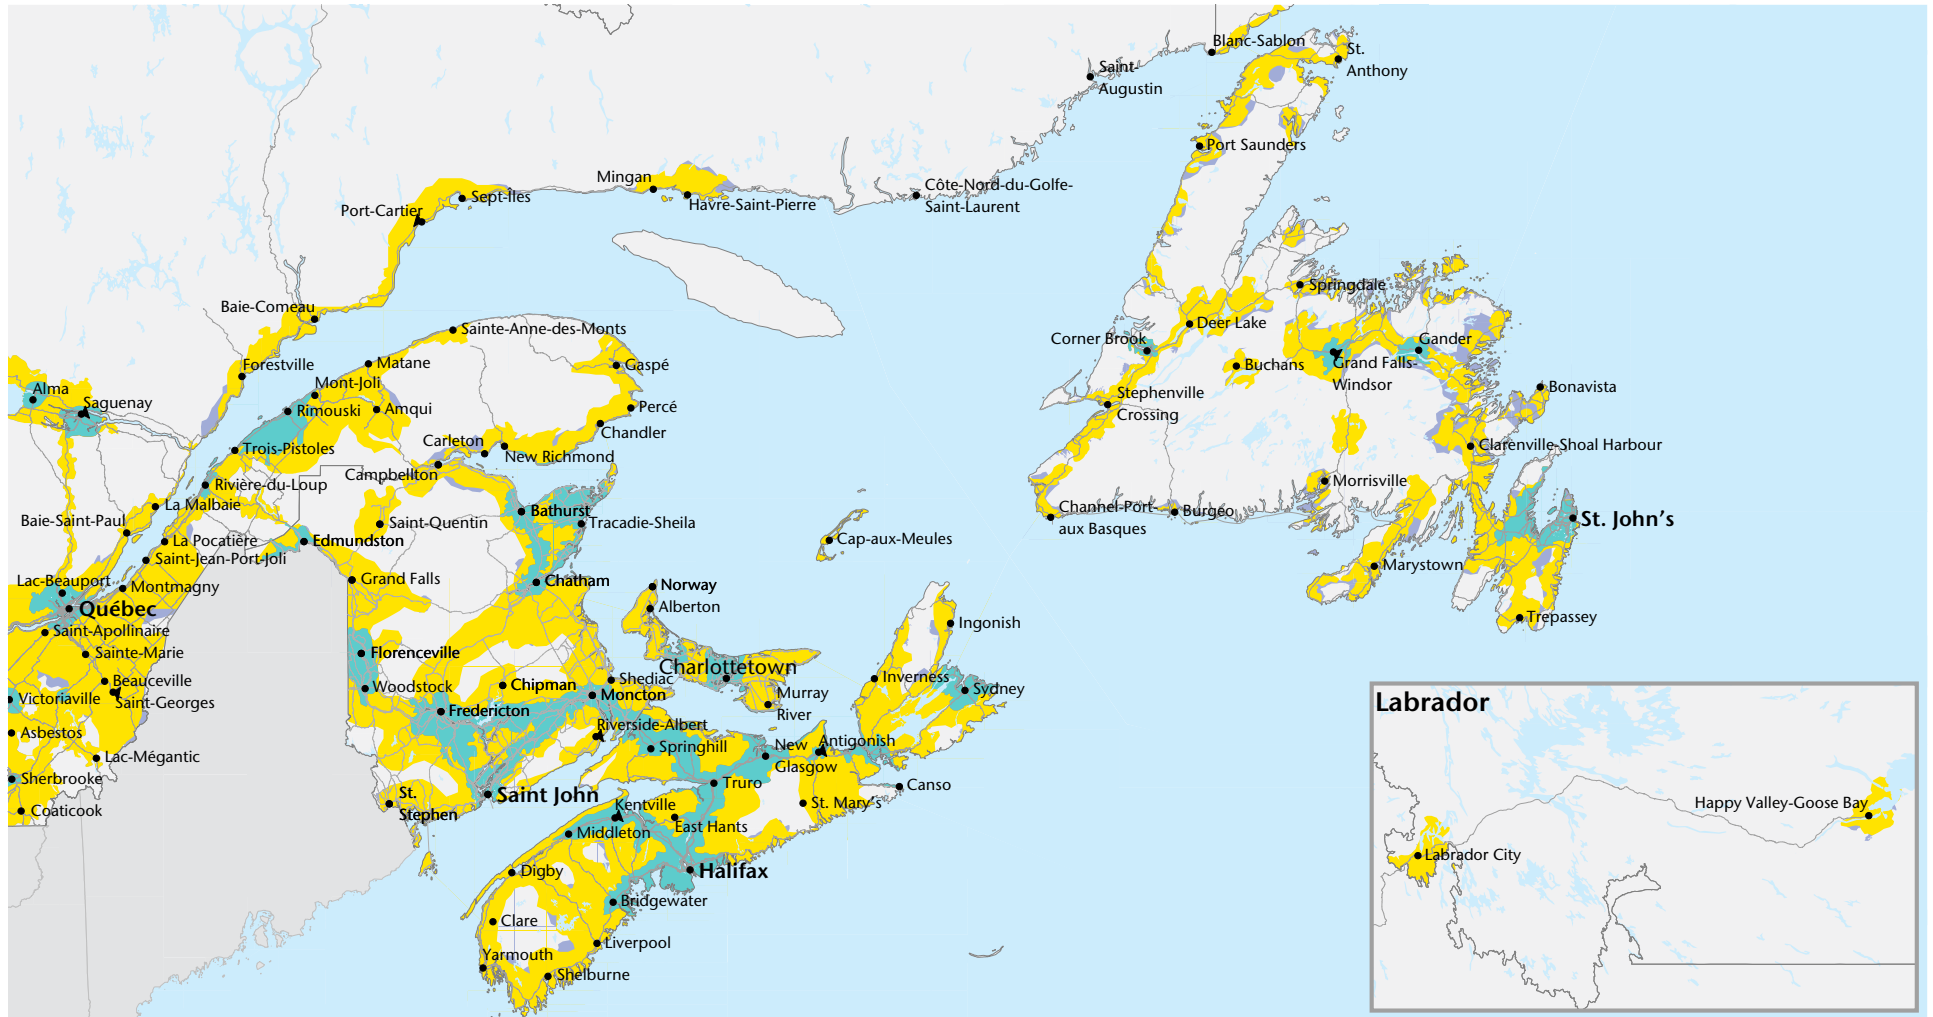

# Coverage map - Atlantic Canada

Enhanced high speed mobile network  
(voice and enhanced high speed data)

Core digital network  
(voice and data)

Analog network  
(voice only)